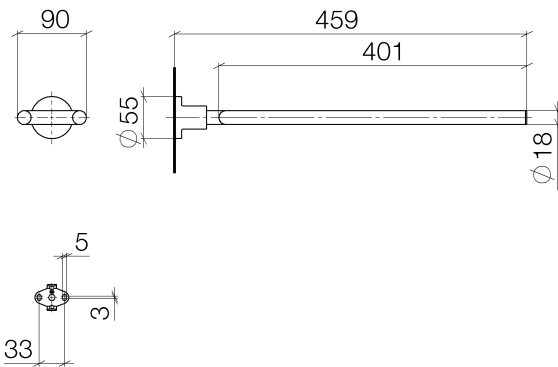

Sink - Tara.

Towel bar two-piece fixed - polished chrome

Article number: 83 210 892-00

- Width 3-1/2"
- Height 2-1/8"
- Flange diameter 2-1/8"
- 18-1/8" Projection

polished chrome

Dimensional drawing

All dimensions in mm / inch = mm x 0,0394

Sink - Tara.

Towel bar two-piece fixed - polished chrome

Article number: 83 210 892-00

Sink - Tara.

Towel bar two-piece fixed - polished chrome

Article number: 83 210 892-00

Other surface finishes

platinum matte
83 210 892-06

Spare parts list

Number	Item Number	Designation	Number of units
1	90 17 89 554 00-00	Holder - polished chrome	1
2	04 31 11 113 00 90	Mounting bracket -	1
3	08 17 89 505-00	Holder - polished chrome	1
4	09 30 11 046 90	Washer -	1
5	09 30 30 071 90	Mounting bracket -	1
6	05 17 20 739 00 90	Mounting bracket -	1