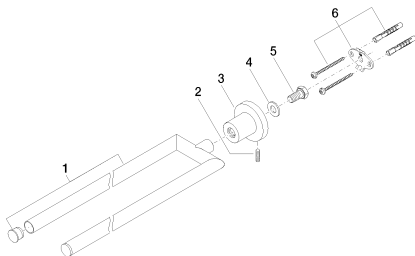

Sink - Tara.

Towel bar two-piece fixed - polished chrome

Article number: 83 210 892-00

- Width 3-1/2"
- Height 2-1/8"
- Flange diameter 2-1/8"
- 18-1/8" Projection

polished chrome

Dimensional drawing

All dimensions in mm / inch = mm x 0,0394

Sink - Tara.

Towel bar two-piece fixed - polished chrome

Article number: 83 210 892-00

Sink - Tara.

Towel bar two-piece fixed - polished chrome

Article number: 83 210 892-00

Other surface finishes

platinum matte
83 210 892-06

Spare parts list

Number	Item Number	Designation	Number of units
1	90 17 89 554 00-00	Holder - polished chrome	1
2	04 31 11 113 00 90	Mounting bracket -	1
3	08 17 89 505-00	Holder - polished chrome	1
4	09 30 11 046 90	Washer -	1
5	09 30 30 071 90	Mounting bracket -	1
6	05 17 20 739 00 90	Mounting bracket -	1