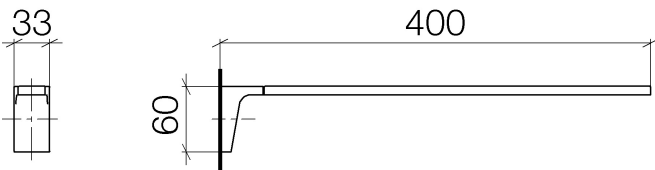

Sink - CL.1

Towel bar single-arm fixed - polished chrome

Article number: 83 211 705-00

- 15-3/4" Projection

polished chrome

Dimensional drawing

All dimensions in mm / inch = mm x 0,0394

Sink - CL.1

Towel bar single-arm fixed - polished chrome

Article number: 83 211 705-00

Sink - CL.1

Towel bar single-arm fixed - polished chrome

Article number: 83 211 705-00

Other surface finishes

platinum matte
83 211 705-06