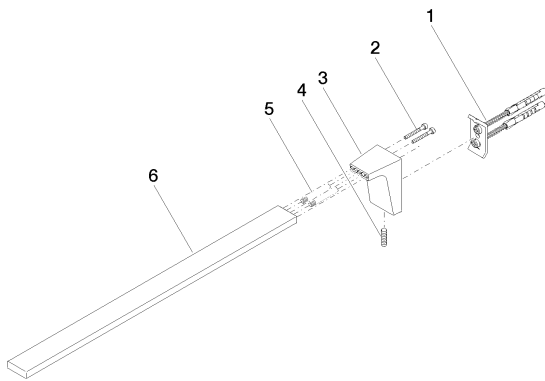

Sink - CL.1

Towel bar single-arm fixed - polished chrome

Article number: 83 211 705-00

Other surface finishes

More custom finish options are available via special production (xTra Service). Please see our finish matrix for availability and pricing or contact a Dornbracht representative.

Spare parts list

Number	Item Number	Designation	Number of units
1	05 17 20 736 00 90	Mounting bracket -	1
2	09 30 30 189 90	screw	3
3	08 17 70 502-00	holder	1
4	04 31 11 113 00 90	Mounting bracket -	1
5	09 31 11 205 90	pin	2
6	08 17 70 554-00	bar	1