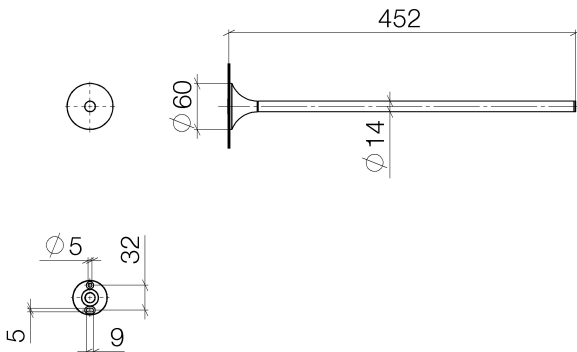

Sink - VAIA

Towel bar single-arm fixed - platinum matte

Article number: 83 211 809-06

- Flange diameter 2-3/8"
- 17-3/4" Projection

platinum matte

Dimensional drawing

All dimensions in mm / inch = mm x 0,0394

Sink - VAIA

Towel bar single-arm fixed - platinum matte

Article number: 83 211 809-06

Sink - VAIA

Towel bar single-arm fixed - platinum matte

Article number: 83 211 809-06

Other surface finishes

polished chrome
83 211 809-00

Spare parts list

Number	Item Number	Designation	Number of units
1	05 30 31 025 00 90	Mounting bracket -	1