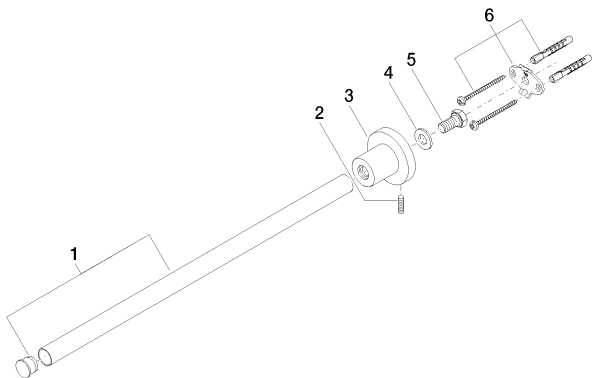

Sink - Tara.

Towel bar single-arm fixed - polished chrome

Article number: 83 211 892-00

Other surface finishes

More custom finish options are available via special production (xTra Service). Please see our finish matrix for availability and pricing or contact a Dornbracht representative.

Spare parts list

Number	Item Number	Designation	Number of units
1	90 28 22 540 89-00	Holder - polished chrome	1
2	04 31 11 113 00 90	Mounting bracket -	1
3	08 17 89 505-00	Holder - polished chrome	1
4	09 30 11 046 90	Washer -	1
5	09 30 30 071 90	Mounting bracket -	1
6	05 17 20 739 00 90	Mounting bracket -	1