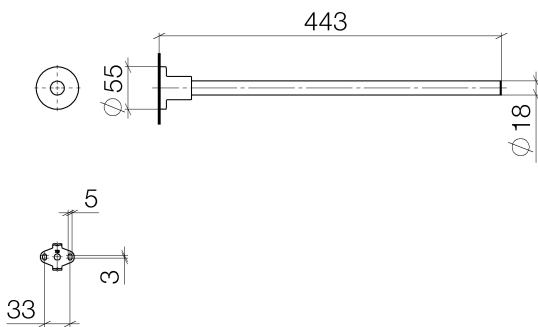

Sink - Tara.

Towel bar single-arm fixed - polished chrome

Article number: 83 211 892-00

- Flange diameter 2-1/8"
- 17-1/2" Projection

polished chrome

### Dimensional drawing

All dimensions in mm / inch = mm x 0,0394

Sink - Tara.

Towel bar single-arm fixed - polished chrome

Article number: 83 211 892-00

Sink - Tara.

Towel bar single-arm fixed - polished chrome

Article number: 83 211 892-00