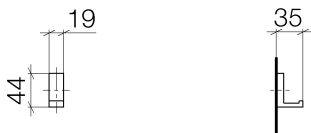

Sink - MEM

Hook - polished chrome

Article number: 83 251 780-00

- Width 3/4"
- Height 1-3/4"
- 1-3/8" Projection

polished chrome

Dimensional drawing

All dimensions in mm / inch = mm x 0,0394

Sink - MEM