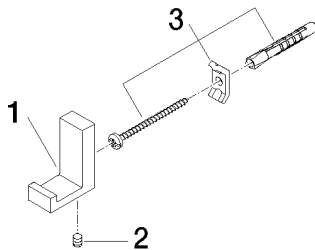

Sink - MEM

Hook - polished chrome

Article number: 83 251 780-00

Other surface finishes

More custom finish options are available via special production (xTra Service). Please see our finish matrix for availability and pricing or contact a Dornbracht representative.

Spare parts list

Number	Item Number	Designation	Number of units