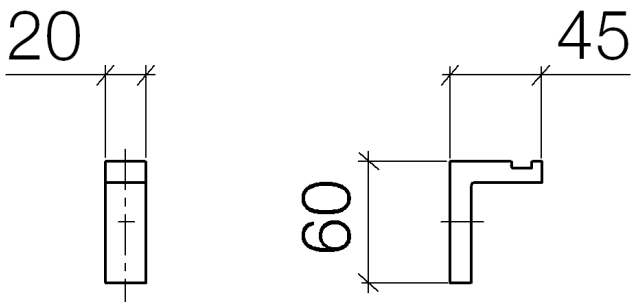

Sink - Deque

Hook - platinum matte

Article number: 83 251 980-06

- Width 3/4"
- Height 2-3/8"
- 1-3/4" Projection

platinum matte

Dimensional drawing

All dimensions in mm / inch = mm x 0,0394

Sink - Deque