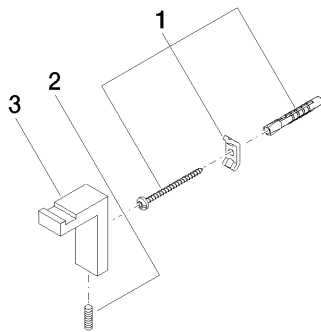

Sink - Deque

Hook - platinum matte

Article number: 83 251 980-06

Other surface finishes

More custom finish options are available via special production (xTra Service). Please see our finish matrix for availability and pricing or contact a Dornbracht representative.

Spare parts list

Number	Item Number	Designation	Number of units
1	05 17 20 716 00 90	Mounting bracket -	1
2	04 31 11 114 00 90	Mounting bracket -	1
3	08 18 60 526-06	hook	1