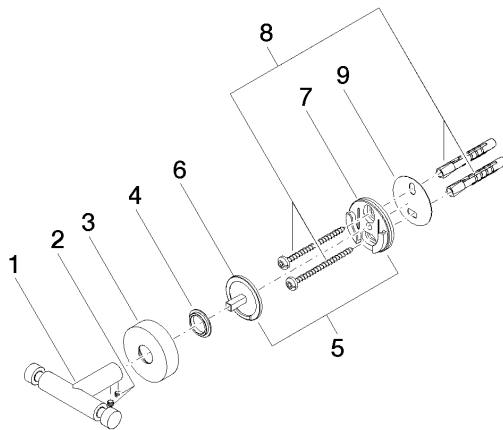

Sink - Meta.02

Hook two-piece - platinum matte

Article number: 83 256 979-06

- Width 3-1/8"
- Flange diameter 1-5/8"
- 2-1/8" Projection

platinum matte

Dimensional drawing

All dimensions in mm / inch = mm x 0,0394

Sink - Meta.02

Hook two-piece - platinum matte

Article number: 83 256 979-06

Sink - Meta.02

Hook two-piece - platinum matte

Article number: 83 256 979-06

Other surface finishes

polished chrome
83 256 979-00

Spare parts list

Number	Item Number	Designation	Number of units
1	05 18 60 519 01-06	hook	1
2	09 31 11 038 90	Mounting bracket -	2
3	08 27 97 500-06	Escutcheon - platinum matte	1
4	08 30 11 516 90	Ring -	1
5	08 17 97 559 90	Holder -	1
6	05 30 31 025 00 90	Mounting bracket -	1
7	08 17 97 501 07	Holder -	1
8	05 30 11 519 00 90	Mounting bracket -	1