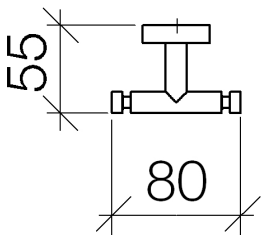

Sink - Meta.02

Hook two-piece - platinum matte

Article number: 83 256 979-06

- Width 3-1/8"
- Flange diameter 1-5/8"
- 2-1/8" Projection

platinum matte

Dimensional drawing

All dimensions in mm / inch = mm x 0,0394

Sink - Meta.02

Hook two-piece - platinum matte

Article number: 83 256 979-06

Sink - Meta.02

Hook two-piece - platinum matte

Article number: 83 256 979-06

Other surface finishes

polished chrome
83 256 979-00

Spare parts list

Number	Item Number	Designation	Number of units
1	05 18 60 519 01-06	hook	1
2	09 31 11 038 90	Mounting bracket -	2
3	08 27 97 500-06	Escutcheon - platinum matte	1
4	08 30 11 516 90	Ring -	1
5	08 17 97 559 90	Holder -	1
6	05 30 31 025 00 90	Mounting bracket -	1
7	08 17 97 501 07	Holder -	1
8	05 30 11 519 00 90	Mounting bracket -	1