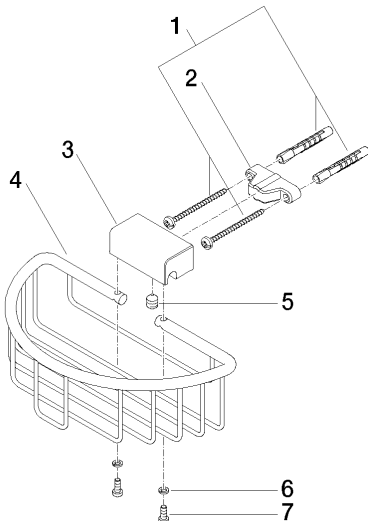

Shower - SOURCE

Shower basket for wall-mounted installation - polished chrome

Article number: 83 290 970-00

Other surface finishes

More custom finish options are available via special production (xTra Service). Please see our finish matrix for availability and pricing or contact a Dornbracht representative.

Spare parts list

Number	Item Number	Designation	Number of units
1	05 30 31 025 00 90	Mounting bracket -	1
2	09 17 20 030 90	Mounting bracket -	1
3	08 17 30 501-00	Holder - polished chrome	1
4	08 18 90 907-00	Basket - polished chrome	1
5	09 31 11 002 90	Mounting bracket -	1
6	09 30 11 029 90	Wall connection -	2
7	09 30 30 054 90	Mounting bracket -	2