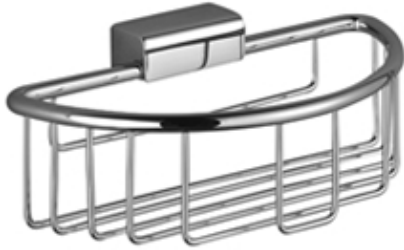

Shower - SOURCE

Shower basket for wall-mounted installation - polished chrome

Article number: 83 290 970-00

- Width 7-7/8"
- Height 2-3/4"
- 4-1/2" Projection

polished chrome

Dimensional drawing

83 290 970-FF

All dimensions in mm / inch = mm x 0,0394

Shower - SOURCE

Shower basket for wall-mounted installation - polished chrome

Article number: 83 290 970-00

Shower - SOURCE

Shower basket for wall-mounted installation - polished chrome