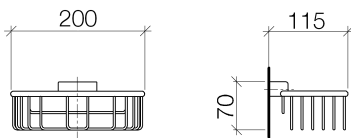

Shower - SOURCE

Shower basket for wall-mounted installation - polished chrome

Article number: 83 290 970-00

- Width 7-7/8"
- Height 2-3/4"
- 4-1/2" Projection

polished chrome

Dimensional drawing

83 290 970-FF

All dimensions in mm / inch = mm x 0,0394

Shower - SOURCE

Shower basket for wall-mounted installation - polished chrome

Article number: 83 290 970-00

Shower - SOURCE

Shower basket for wall-mounted installation - polished chrome