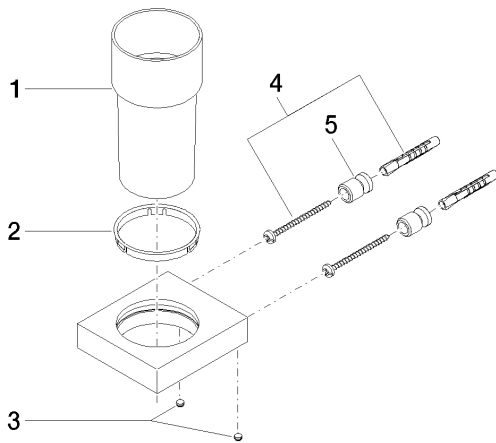

Recommended article

08 90 00 008 84
Crystal tumbler clear -

Sink - MEM

Tumbler wall-mounted - polished chrome

Article number: 83 400 780-00

Spare parts list

Number	Item Number	Designation	Number of units
1	08 90 00 008 84	Crystal tumbler clear -	1
2	08 28 10 500 91	Ring -	1
3	09 31 11 148 90	Mounting bracket -	2
4	05 17 20 801 00 90	Mounting bracket -	2
5	08 17 20 726 90	Mounting bracket -	2