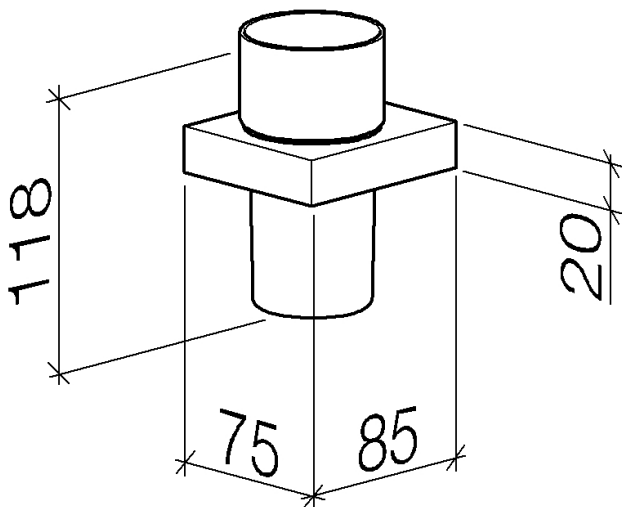

Sink - MEM

Tumbler wall-mounted - polished chrome

Article number: 83 400 780-00

- Crystal glass
- Width 3"
- Height 4-5/8"
- 3-3/8" Projection

polished chrome

Dimensional drawing

All dimensions in mm / inch = mm x 0,0394

Sink - MEM

Tumbler wall-mounted - polished chrome

Article number: 83 400 780-00

Sink - MEM

Tumbler wall-mounted - polished chrome

Article number: 83 400 780-00

Other surface finishes

platinum matte
83 400 780-06

Recommended article

08 90 00 008 84
Crystal tumbler clear -

Sink - MEM

Tumbler wall-mounted - polished chrome

Article number: 83 400 780-00

Spare parts list

Number	Item Number	Designation	Number of units
1	08 90 00 008 84	Crystal tumbler clear -	1
2	08 28 10 500 91	Ring -	1
3	09 31 11 148 90	Mounting bracket -	2
4	05 17 20 801 00 90	Mounting bracket -	2
5	08 17 20 726 90	Mounting bracket -	2