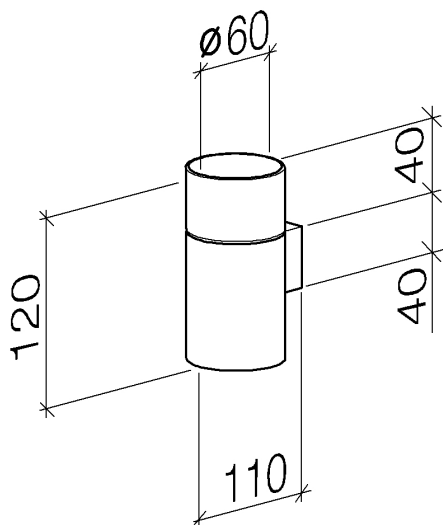

Sink - Meta.02

Tumbler wall-mounted - polished chrome

Article number: 83 401 979-00

- Frosted glass
- Width 2-3/8"
- Height 4-3/4"
- 4-3/8" Projection

polished chrome

### Dimensional drawing

All dimensions in mm / inch = mm x 0,0394

Sink - Meta.02

Tumbler wall-mounted - polished chrome

Article number: 83 401 979-00

Sink - Meta.02

Tumbler wall-mounted - polished chrome

Article number: 83 401 979-00

### Spare parts list

Number	Item Number	Designation	Number of units
1	08 90 00 008 82	Crystal tumbler frosted -	1
2	08 17 97 569-00	Holder - polished chrome	1
3	09 30 30 117 90	Mounting bracket -	1
4	05 30 31 025 00 90	Mounting bracket -	1
5	08 10 10 530-00	Holder - polished chrome	1