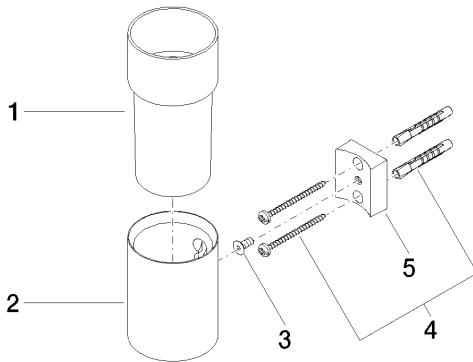

### Dimensional drawing

All dimensions in mm / inch = mm x 0,0394

Sink - Meta.02

Tumbler wall-mounted - polished chrome

Article number: 83 401 979-00

Sink - Meta.02

Tumbler wall-mounted - polished chrome

Article number: 83 401 979-00

### Spare parts list

Number	Item Number	Designation	Number of units
1	08 90 00 008 82	Crystal tumbler frosted -	1
2	08 17 97 569-00	Holder - polished chrome	1
3	09 30 30 117 90	Mounting bracket -	1
4	05 30 31 025 00 90	Mounting bracket -	1
5	08 10 10 530-00	Holder - polished chrome	1