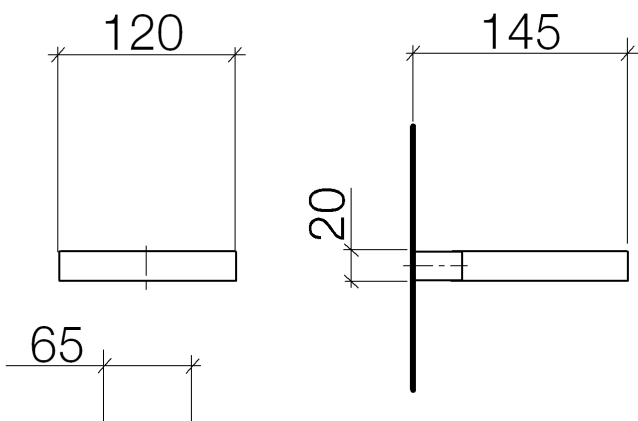

Sink - Meta.02
Soap dish wall-mounted - polished chrome
Article number: 83 410 979-00

- Width 4-3/4"
- Height 3/4"
- 5-3/4" Projection

polished chrome

Dimensional drawing

All dimensions in mm / inch = mm x 0,0394

Sink - Meta.02

Soap dish wall-mounted - polished chrome

Article number: 83 410 979-00

Sink - Meta.02
Soap dish wall-mounted - polished chrome
Article number: 83 410 979-00

Other surface finishes

platinum matte
83 410 979-06