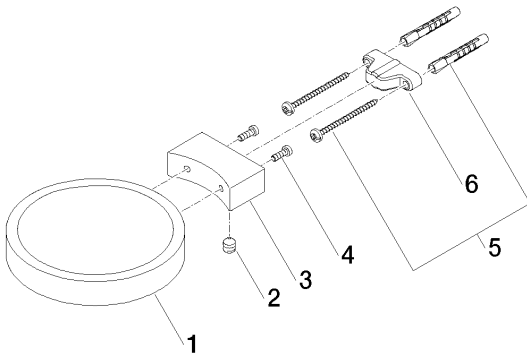

Sink - Meta.02
Soap dish wall-mounted - polished chrome
Article number: 83 410 979-00

- Width 4-3/4"
- Height 3/4"
- 5-3/4" Projection

polished chrome

Dimensional drawing

All dimensions in mm / inch = mm x 0,0394

Sink - Meta.02

Soap dish wall-mounted - polished chrome

Article number: 83 410 979-00

Sink - Meta.02
Soap dish wall-mounted - polished chrome
Article number: 83 410 979-00

Other surface finishes

platinum matte
83 410 979-06

Spare parts list

Number	Item Number	Designation	Number of units
1	08 17 97 570-00	Dish - polished chrome	1
2	09 31 11 002 90	Mounting bracket -	1
3	08 17 30 502-00	Holder - polished chrome	1
4	09 30 30 080 90	Mounting bracket -	2
5	05 30 31 025 00 90	Mounting bracket -	1
6	09 17 20 030 90	Mounting bracket -	1