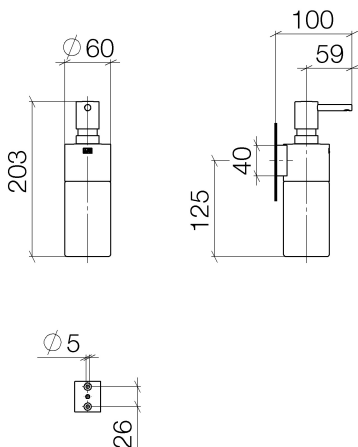

Sink - Deque
Soap dispenser wall-mounted - Dark Brass matte
Article number: 83 435 970-16

- Frosted glass bottle
- Width 2-3/8"
- Height 7-7/8"
- 8.45 oz bottle capacity
- 3-3/4" Projection

Dark Brass matte

Dimensional drawing

All dimensions in mm / inch = mm x 0,0394

Sink - Deque

Soap dispenser wall-mounted - Dark Brass matte

Article number: 83 435 970-16

Sink - Deque

Soap dispenser wall-mounted - Dark Brass matte

Spare parts list

Number	Item Number	Designation	Number of units
1	05 10 10 535 00-16	Wall connection - Dark Brass matte	1
2	90 10 10 525 00-16	base	1
3	08 90 04 001 82	Bottle -	1
4	09 30 30 093 90	Mounting bracket -	1
5	05 30 31 025 00 90	Mounting bracket -	1
6	08 10 10 530-16	holder	1