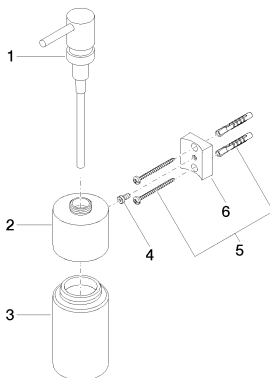

Sink - Deque
Soap dispenser wall-mounted - Dark Brass matte
Article number: 83 435 970-16

- Frosted glass bottle
- Width 2-3/8"
- Height 7-7/8"
- 8.45 oz bottle capacity
- 3-3/4" Projection

Dark Brass matte

Dimensional drawing

All dimensions in mm / inch = mm x 0,0394

Sink - Deque

Soap dispenser wall-mounted - Dark Brass matte

Article number: 83 435 970-16

Sink - Deque

Soap dispenser wall-mounted - Dark Brass matte

Spare parts list

Number	Item Number	Designation	Number of units
1	05 10 10 535 00-16	Wall connection - Dark Brass matte	1
2	90 10 10 525 00-16	base	1
3	08 90 04 001 82	Bottle -	1
4	09 30 30 093 90	Mounting bracket -	1
5	05 30 31 025 00 90	Mounting bracket -	1
6	08 10 10 530-16	holder	1