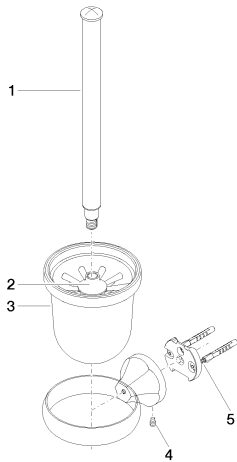

WC - Madison Flair

Toilet brush set wall-mounted - polished chrome

Article number: 83 900 361-00

- Frosted glass
- Toilet brush head, white
- Width 4-3/8"
- Height 15-3/4"
- 5-3/4" Projection

polished chrome

Dimensional drawing

All dimensions in mm / inch = mm x 0,0394

WC - Madison Flair

Toilet brush set wall-mounted - polished chrome

Article number: 83 900 361-00

WC - Madison Flair

Toilet brush set wall-mounted - polished chrome

08 90 04 000 82
Brush container frosted -

90 28 22 538 03-00
Brush handle - polished
chrome

WC - Madison Flair
 Toilet brush set wall-mounted - polished chrome
 Article number: 83 900 361-00

Spare parts list

Number	Item Number	Designation	Number of units
1	90 28 22 538 03-00	Brush handle - polished chrome	1
2	08 18 50 600 90	Brush white -	1
3	08 90 04 000 82	Brush container frosted -	1
4	04 31 11 140 00 90	pin	1
5	05 17 97 507 00 90	Mounting bracket -	1