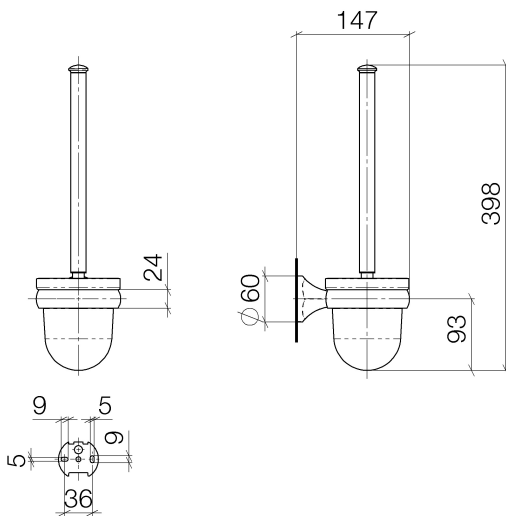

WC - Madison Flair

Toilet brush set wall-mounted - polished chrome

Article number: 83 900 361-00

- Frosted glass
- Toilet brush head, white
- Width 4-3/8"
- Height 15-3/4"
- 5-3/4" Projection

polished chrome

Dimensional drawing

All dimensions in mm / inch = mm x 0,0394

WC - Madison Flair

Toilet brush set wall-mounted - polished chrome

Article number: 83 900 361-00

WC - Madison Flair

Toilet brush set wall-mounted - polished chrome

08 90 04 000 82
Brush container frosted -

90 28 22 538 03-00
Brush handle - polished
chrome

WC - Madison Flair
 Toilet brush set wall-mounted - polished chrome
 Article number: 83 900 361-00

Spare parts list

Number	Item Number	Designation	Number of units
1	90 28 22 538 03-00	Brush handle - polished chrome	1
2	08 18 50 600 90	Brush white -	1
3	08 90 04 000 82	Brush container frosted -	1
4	04 31 11 140 00 90	pin	1
5	05 17 97 507 00 90	Mounting bracket -	1