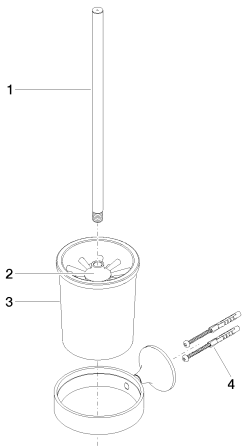

WC - VAIA

Toilet brush set wall-mounted - Dark Brass matte

Article number: 83 900 809-16

- Frosted glass
- Black brush
- Width 4-3/8"
- Height 16-5/8"
- 6-1/4" Projection

Dark Brass matte

Dimensional drawing

All dimensions in mm / inch = mm x 0,0394

WC - VAIA

Toilet brush set wall-mounted - Dark Brass matte

Article number: 83 900 809-16

WC - VAIA

Toilet brush set wall-mounted - Dark Brass matte

Article number: 83 900 809-16

Recommended article

08 18 50 600 90
Brush white -

08 18 50 601 90
Brush black -

08 90 04 008 82
Brush container frosted -

WC - VAIA

Toilet brush set wall-mounted - Dark Brass matte

Article number: 83 900 809-16

Spare parts list

Number	Item Number	Designation	Number of units
1	90 20 97 507 00-16	handle	1
2	08 18 50 601 90	Brush black -	1
3	08 90 04 008 82	Brush container frosted -	1
4	05 30 31 025 00 90	Mounting bracket -	1