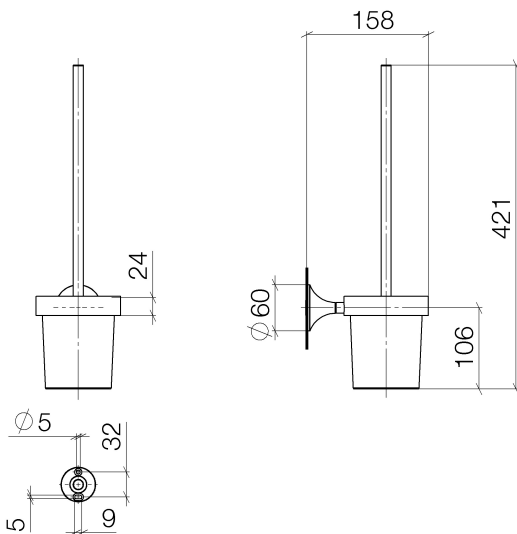

WC - VAIA

Toilet brush set wall-mounted - Dark Brass matte

Article number: 83 900 809-16

- Frosted glass
- Black brush
- Width 4-3/8"
- Height 16-5/8"
- 6-1/4" Projection

Dark Brass matte

Dimensional drawing

All dimensions in mm / inch = mm x 0,0394

WC - VAIA

Toilet brush set wall-mounted - Dark Brass matte

Article number: 83 900 809-16

WC - VAIA

Toilet brush set wall-mounted - Dark Brass matte

Article number: 83 900 809-16

Recommended article

08 18 50 600 90
Brush white -

08 18 50 601 90
Brush black -

08 90 04 008 82
Brush container frosted -

WC - VAIA

Toilet brush set wall-mounted - Dark Brass matte

Article number: 83 900 809-16

Spare parts list

Number	Item Number	Designation	Number of units
1	90 20 97 507 00-16	handle	1
2	08 18 50 601 90	Brush black -	1
3	08 90 04 008 82	Brush container frosted -	1
4	05 30 31 025 00 90	Mounting bracket -	1