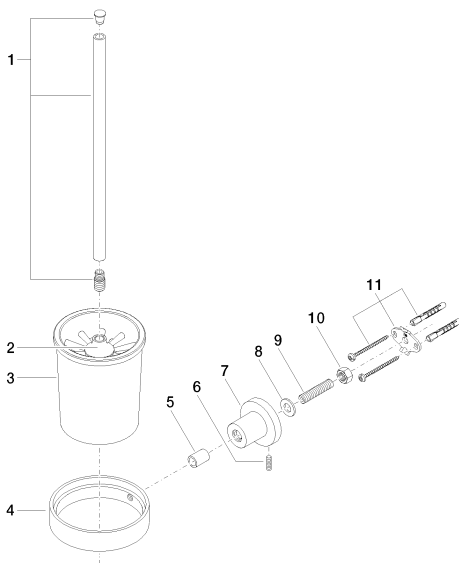

WC - Tara.

Toilet brush set wall-mounted - polished chrome

Article number: 83 900 892-00

- Frosted glass
- Black brush
- Width 4-3/8"
- Height 16-3/8"
- 7-1/8" Projection

polished chrome

Dimensional drawing

All dimensions in mm / inch = mm x 0,0394

WC - Tara.

Toilet brush set wall-mounted - polished chrome

Article number: 83 900 892-00

WC - Tara.

Toilet brush set wall-mounted - polished chrome

Article number: 83 900 892-00

Recommended article

08 18 50 601 90
Brush black -

08 90 04 008 82
Brush container frosted -

90 20 97 507 00-00
Brush handle - polished
chrome

WC - Tara.

Toilet brush set wall-mounted - polished chrome

Article number: 83 900 892-00

Spare parts list

Number	Item Number	Designation	Number of units
1	90 20 97 507 00-00	Brush handle - polished chrome	1
2	08 18 50 601 90	Brush black -	1
3	08 90 04 008 82	Brush container frosted -	1
4	08 17 20 634-00	Holder - polished chrome	1
5	08 17 20 624-00	Hood / sleeve - polished chrome	1
6	04 31 11 113 00 90	Mounting bracket -	1
7	08 17 89 505-00	Holder - polished chrome	1
8	09 30 11 046 90	Washer -	1
9	08 18 50 586 90	Pipe -	1
10	09 23 10 026 90	Mounting bracket -	1
11	05 17 20 739 00 90	Mounting bracket -	1