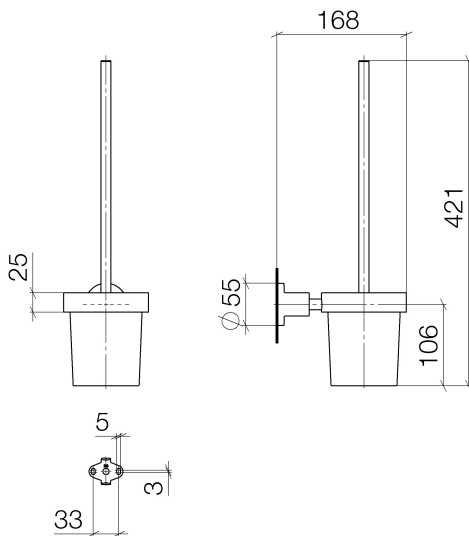

WC - Tara.

Toilet brush set wall-mounted - polished chrome

Article number: 83 900 892-00

- Frosted glass
- Black brush
- Width 4-3/8"
- Height 16-3/8"
- 7-1/8" Projection

polished chrome

Dimensional drawing

All dimensions in mm / inch = mm x 0,0394

WC - Tara.

Toilet brush set wall-mounted - polished chrome

Article number: 83 900 892-00

WC - Tara.

Toilet brush set wall-mounted - polished chrome

Article number: 83 900 892-00

Recommended article

08 18 50 601 90
Brush black -

08 90 04 008 82
Brush container frosted -

90 20 97 507 00-00
Brush handle - polished
chrome

WC - Tara.

Toilet brush set wall-mounted - polished chrome

Article number: 83 900 892-00

Spare parts list

Number	Item Number	Designation	Number of units
1	90 20 97 507 00-00	Brush handle - polished chrome	1
2	08 18 50 601 90	Brush black -	1
3	08 90 04 008 82	Brush container frosted -	1
4	08 17 20 634-00	Holder - polished chrome	1
5	08 17 20 624-00	Hood / sleeve - polished chrome	1
6	04 31 11 113 00 90	Mounting bracket -	1
7	08 17 89 505-00	Holder - polished chrome	1
8	09 30 11 046 90	Washer -	1
9	08 18 50 586 90	Pipe -	1
10	09 23 10 026 90	Mounting bracket -	1
11	05 17 20 739 00 90	Mounting bracket -	1