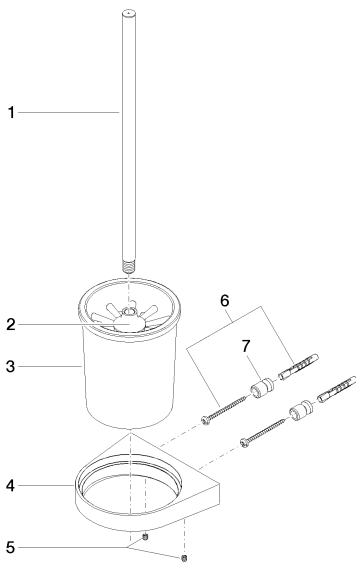

WC - Selv

Toilet brush set wall-mounted - platinum matte

Article number: 83 900 970-06

- Crystal glass
- Black brush
- Width 5"
- Height 16-3/8"
- 4-3/4" Projection

platinum matte

### Dimensional drawing

All dimensions in mm / inch = mm x 0,0394

WC - Selv

Toilet brush set wall-mounted - platinum matte

Article number: 83 900 970-06

WC - Selv

Toilet brush set wall-mounted - platinum matte

### Recommended article

08 18 50 600 90  
Brush white -

08 18 50 601 90  
Brush black -

08 90 04 008 82  
Brush container frosted -

90 20 97 507 00-06  
Brush handle - platinum  
matte

WC - Selv

Toilet brush set wall-mounted - platinum matte

### Spare parts list

Number	Item Number	Designation	Number of units
1	90 20 97 507 00-06	Brush handle - platinum matte	1
2	08 18 50 601 90	Brush black -	1
3	08 90 04 008 82	Brush container frosted -	1
4	08 17 97 506-06	Holder - platinum matte	1
5	09 31 11 030 90	Mounting bracket -	2
6	05 17 20 801 00 90	Mounting bracket -	1
7	08 17 20 726 90	Mounting bracket -	2