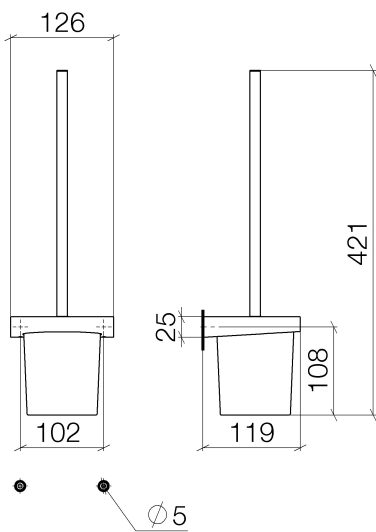

WC - Selv

Toilet brush set wall-mounted - platinum matte

Article number: 83 900 970-06

- Crystal glass
- Black brush
- Width 5"
- Height 16-3/8"
- 4-3/4" Projection

platinum matte

### Dimensional drawing

All dimensions in mm / inch = mm x 0,0394

WC - Selv

Toilet brush set wall-mounted - platinum matte

Article number: 83 900 970-06

WC - Selv

Toilet brush set wall-mounted - platinum matte