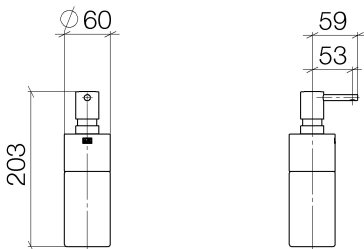

Sink - Deque  
Soap dispenser freestanding - black matte  
Article number: 84 435 970-33

- Frosted glass bottle
- Width 2-3/8"
- Height 7-7/8"
- 8.45 oz bottle capacity
- 2-3/8" Projection

black matte

## Dimensional drawing

All dimensions in mm / inch = mm x 0,0394

Sink - Deque

Soap dispenser freestanding - black matte

Article number: 84 435 970-33

Sink - Deque  
Soap dispenser freestanding - black matte  
Article number: 84 435 970-33