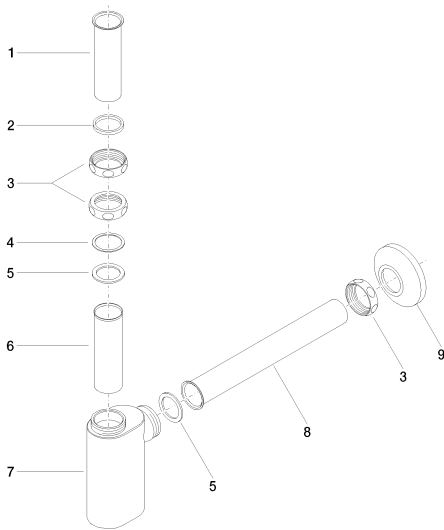

Sink - Madison

Lavatory siphon 1 1/4" - polished chrome

Article number: 10 040 970-00

Spare parts list

Number	Item Number	Designation	Number of units
1	09 28 23 005-00	Pipe - polished chrome	1
2	09 14 05 017 90	Washer NBR 70 37,0 x 31,0 x 4,0 mm -	1
3	09 23 30 015-00	Nut 1 1/4" - polished chrome	3
4	09 28 10 003 90	Washer -	1
5	09 14 05 016 90	Washer NBR 70 39,0 x 29,0 x 2,0 mm -	2
6	09 28 23 006 90	Pipe -	1
7	09 19 22 080-00	Housing - polished chrome	1
8	09 28 23 002-00	Pipe - polished chrome	1
9	04 27 01 015 00-00	Escutcheon - polished chrome	1