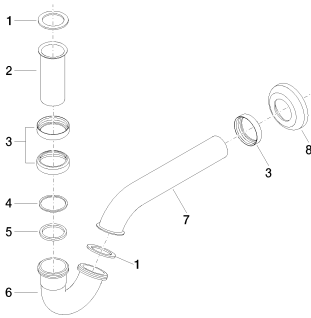

Bidet - Deque

Bidet siphon 1 1/4" - polished chrome

Article number: 10 050 970-00

Spare parts list

Number	Item Number	Designation	Number of units
1	09 14 05 018 90	Washer NBR 70 40,0 x 29,0 x 2,0 mm -	2
2	09 28 23 011-00	Pipe - polished chrome	1
3	09 23 30 021-00	Mounting bracket - polished chrome	3
4	09 14 20 006 90	Washer Vf 3110 38 x 33,0 x 1,5 mm -	1
5	09 14 05 027 90	Washer NBR 70 35,5 x 29,5 x 3,0 mm -	1
6	09 28 23 029-00	Pipe - polished chrome	1
7	09 28 23 013-00	Pipe - polished chrome	1
8	09 27 01 013-00	Escutcheon - polished chrome	1