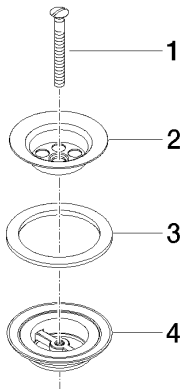

Sink - Series-*various*
 European grid drain 1 1/4" - platinum
 Article number: 10 100 970-08

Spare parts list

Number	Item Number	Designation	Number of units
1	09 30 30 115-08	screw	1
2	09 11 01 005-08	strainer	1
3	09 14 03 005 90	Washer -	1
4	09 11 01 007-07	Drain - Rough nickel-plated	1