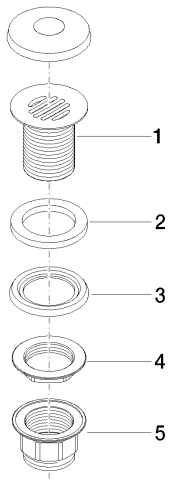

Sink - MEM

European grid drain 1 1/4" - platinum

Article number: 10 110 970-08

Spare parts list

Number	Item Number	Designation	Number of units
1	09 11 01 025-08	Cup - platinum	1
2	09 14 05 039 90	Washer -	1
3	09 14 03 025 90	Washer -	1
4	09 23 10 017 90	Mounting bracket -	1
5	09 23 10 020-08	Mounting bracket - platinum	1