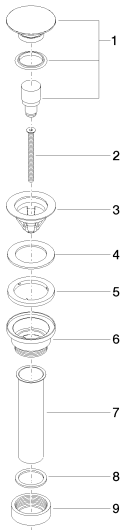

Sink - Deque

Drain Umbrella drain 1 1/4" - polished chrome

Article number: 10 125 970-00 0010

Spare parts list

Number	Item Number	Designation	Number of units
1	04 31 20 096 00-00	Plug for European drain - polished chrome	1
2	09 30 30 179 90	Mounting bracket -	1
3	09 11 01 038-00	Cup - polished chrome	1
4	09 14 05 061 90	Washer -	1
5	09 14 03 153 90	Washer -	1
6	09 11 10 156-00	connection	1
7	09 28 20 055-00	Pipe - polished chrome	1
8	09 14 05 062 90	Washer -	1
9	09 23 30 073-00	Mounting bracket - polished chrome	1