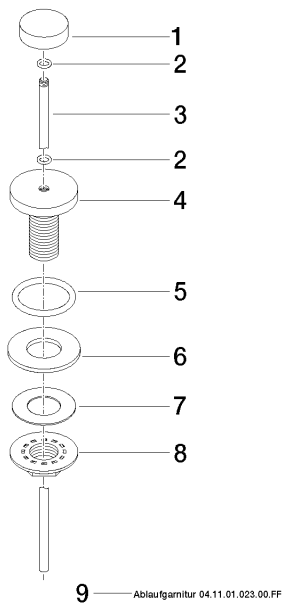

Sink -

Drain pop-up drain set for deck-mounted installation 1 1/4" - Dark Platinum matte

Article number: 10 200 970-99 0010

Spare parts list

| Number | Item Number | Designation | Number of units |
|--------|--------------------|--------------------|-----------------|
| 1 | 09 21 33 001-99 | handle | 1 |
| 2 | 09 14 10 007 90 | Washer - | 2 |
| 3 | 09 31 09 004-99 | pull-rod | 1 |
| 4 | 09 18 40 022-99 | sleeve | 1 |
| 5 | 09 14 10 095 90 | Washer - | 1 |
| 6 | 09 14 05 012 90 | Washer - | 1 |
| 7 | 09 14 40 001 90 | Washer - | 1 |
| 8 | 09 23 10 010 90 | Mounting bracket - | 1 |
| 9 | 04 11 01 023 00-99 | pop-up waste | 1 |