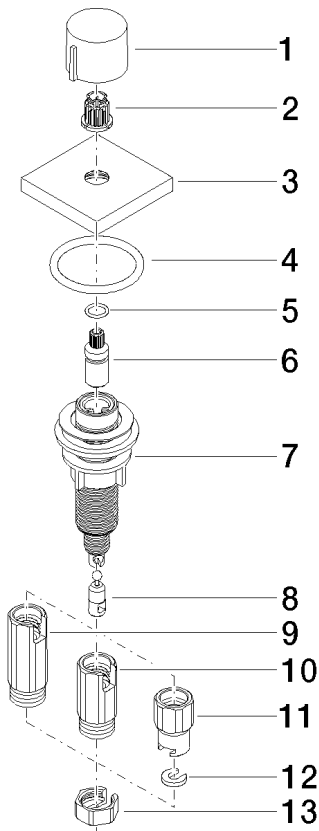

Kitchen sink - Series- various
 Strainer remote control with turning knob - platinum matte
 Article number: 10 711 970-06

Spare parts list

| Number | Item Number | Designation | Number of units |
|--------|--------------------|--|-----------------|
| 1 | 09 20 97 030-06 | Handle - platinum matte | 1 |
| 2 | 09 12 12 002 90 | Upper part white - | 1 |
| 3 | 09 27 87 007-06 | Escutcheon - platinum matte | 1 |
| 4 | 09 14 10 043 90 | Washer - | 1 |
| 5 | 09 14 10 042 90 | Washer - | 1 |
| 6 | 09 29 06 087-06 | spindle | 1 |
| 7 | 04 30 01 029 00 90 | Wall connection - | 1 |
| 8 | 09 24 03 175 90 | Wall connection - | 1 |
| 9 | 09 11 10 073-07 | Wall connection - Rough nickel-plated | 1 |
| 10 | 09 11 10 074-07 | Wall connection - Rough nickel-plated | 1 |
| 11 | 09 11 10 079-07 | Wall connection - Rough nickel-plated | 1 |
| 12 | 09 30 11 087 90 | Washer - | 1 |
| 13 | 09 23 30 024-07 | Mounting bracket - Rough nickel-plated | 1 |