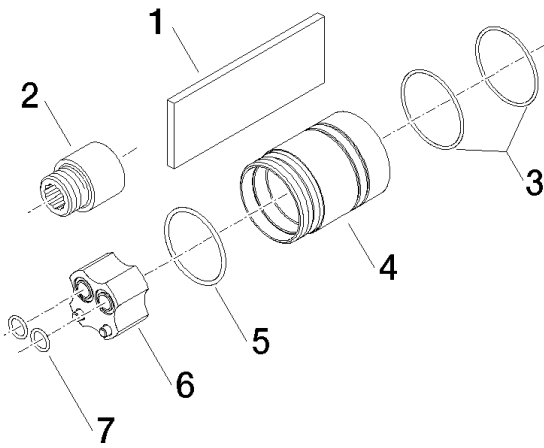

Sink - Concealed rough parts
 Extension 3/4" -
 Article number: 12 070 970 90

Spare parts list

Number	Item Number	Designation	Number of units
1	09 30 09 052 90	Mounting bracket -	1
2	09 24 03 072 10 90	Extension -	1
3	09 14 10 190 90	O-Ring EPDM 70 38,0 x 1,5 mm -	2
4	09 17 01 128 10 90	Extension -	1
5	09 14 10 034 90	O-Ring EPDM 70 38,0 x 2,0 mm -	1
6	04 30 11 079 10 90	Extension -	1
7	09 14 10 042 90	O-Ring EPDM 70 9,0 x 1,5 mm -	2