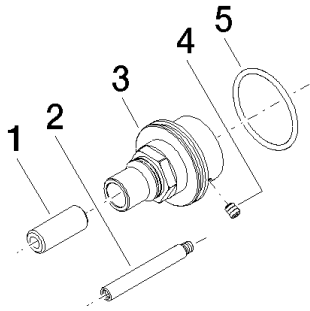

- FM products

Extension 1-1/8" -

Article number: 12 177 970 90

Spare parts list

Number	Item Number	Designation	Number of units
1	09 21 02 111 90	Wall connection -	1
2	04 31 09 095 00 90	Mounting bracket -	1
3	09 21 02 110 90	Extension -	1
4	09 31 11 079 90	Mounting bracket -	2
5	09 14 10 038 90	Washer -	1