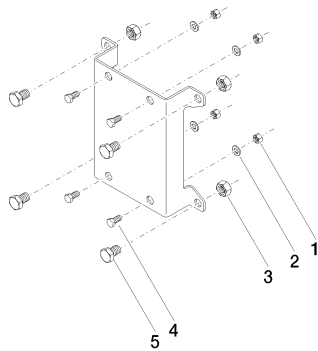

Sink - Elemental Spa  
 WATER POINTS Adapter plate -  
 Article number: 12 305 970 90

### Spare parts list

Number	Item Number	Designation	Number of units
1	09 23 10 037 90	Mounting bracket -	4
2	09 30 11 048 90	Washer -	4
3	09 23 10 023 90	Mounting bracket -	4
4	09 30 30 091 90	Mounting bracket -	4
5	09 30 30 152 90	Mounting bracket -	4