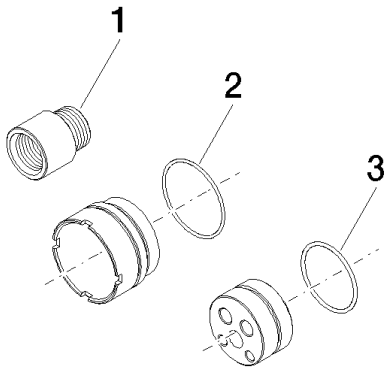

Sink - Concealed rough parts  
 Extension 3/4" -  
 Article number: 12 869 970 90

### Spare parts list

Number	Item Number	Designation	Number of units
1	09 24 03 072 10 90	Extension -	1
2	09 14 10 190 90	O-Ring EPDM 70 38,0 x 1,5 mm -	1
3	09 14 10 102 90	O-Ring 33,05 x 1,78 mm -	1