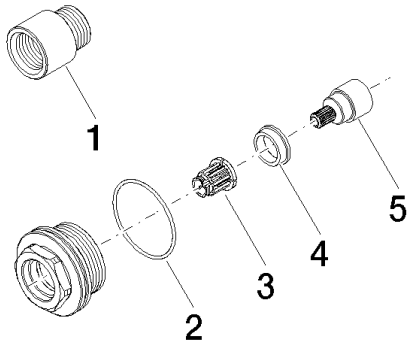

Universal - Concealed rough parts  
 Extension 3/4" -  
 Article number: 12 870 970 90

Spare parts list

Number	Item Number	Designation	Number of units
1	09 24 03 072 10 90	Extension -	1
2	09 14 10 190 90	O-Ring EPDM 70 38,0 x 1,5 mm -	1
3	09 12 12 002 90	Upper part white -	1
4	09 18 40 227 90	sleeve	1
5	09 29 06 122 90	spindle	1