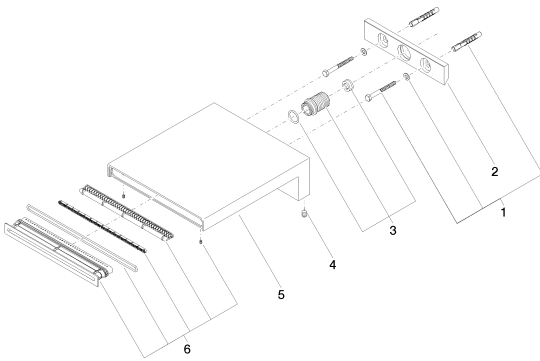

Bathtub - Deque

Cascade tub spout for wall-mounted installation - black matte

Article number: 13 430 740-33

Spare parts list

Number	Item Number	Designation	Number of units
1	04 30 31 014 00 90	Mounting bracket -	1
2	09 17 97 056 90	Holder -	1
3	90 24 05 008 00 90	Nipple -	1
4	09 31 11 144 90	Mounting bracket -	2
5	09 11 74 042-33	spout	1
6	90 29 03 059 00 90	Application -	1