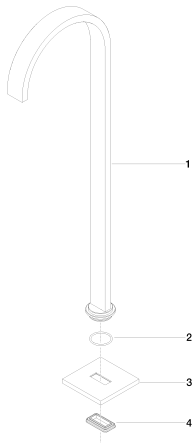

Bathtub - MEM

Tub spout without diverter for freestanding installation - polished chrome

Article number: 13 672 780-00

Spare parts list

Number	Item Number	Designation	Number of units
1	04 28 22 183 00-00	Outlet - polished chrome	1
2	09 14 10 084 90	Washer -	1
3	09 27 78 022-00	Escutcheon - polished chrome	1
4	09 14 03 106 90	Washer -	1