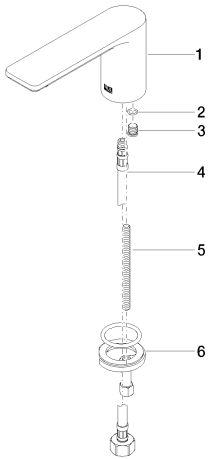

Sink - Lissé

Lavatory spout, deck-mounted without drain - polished chrome

Article number: 13 700 845-00

Spare parts list

Number	Item Number	Designation	Number of units
1	90 11 84 015 00-00	spout	1
2	09 14 10 060 90	Washer -	1
3	09 31 20 065 90	Plug for European drain -	1
4	04 30 04 019 00 90	Flexible supply line -	1
5	09 31 11 012 90	Mounting bracket -	1
6	04 30 11 038 75 90	Mounting bracket -	1