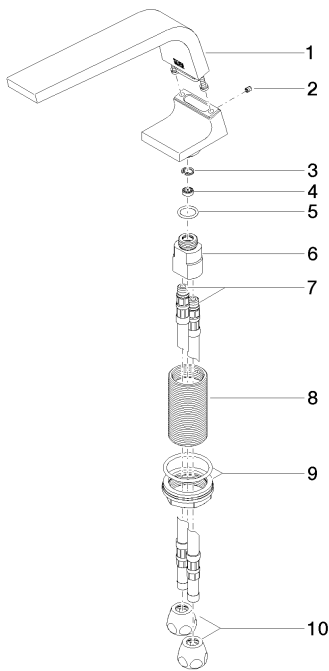

**Sink - CL.1**

Lavatory spout, deck-mounted without drain - platinum matte

Article number: 13 714 705-06

**Spare parts list**

Number	Item Number	Designation	Number of units
1	90 11 70 002 00-06	Outlet - platinum matte	1
2	09 31 11 044 90	Mounting bracket -	1
3	09 16 01 016 90	Ring -	1
4	09 23 01 034 90	Application -	1
5	09 14 10 130 90	Washer -	1
6	09 11 10 055 10 90	Wall connection -	1
7	04 30 04 016 00 90	Flexible supply line -	2
8	09 30 01 208 90	Wall connection -	1
9	04 23 10 044 06 90	Mounting bracket -	1
10	04 23 30 040 00-06	Wall connection - platinum matte	2