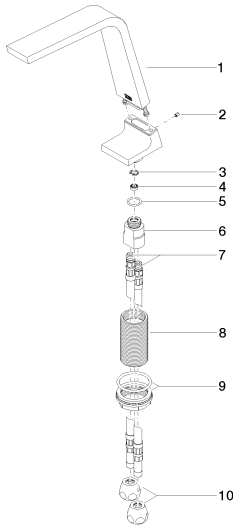

Sink - CL.1

Lavatory spout, deck-mounted without drain - platinum matte

Article number: 13 715 705-06

Spare parts list

Number	Item Number	Designation	Number of units
1	90 11 70 003 00-06	Outlet - platinum matte	1
2	09 31 11 044 90	Mounting bracket -	1
3	09 16 01 016 90	Ring -	1
4	09 23 01 034 90	Application -	1
5	09 14 10 130 90	Washer -	1
6	09 11 10 055 10 90	Wall connection -	1
7	04 30 04 016 00 90	Flexible supply line -	2
8	09 30 01 208 90	Wall connection -	1
9	04 23 10 044 06 90	Mounting bracket -	1
10	04 23 30 040 00-06	Wall connection - platinum matte	2