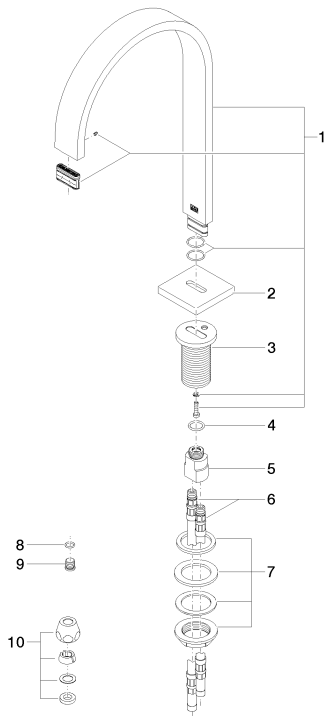

Sink - MEM

Lavatory spout, deck-mounted with drain - polished chrome

Article number: 13 715 782-00 0010

Spare parts list

Number	Item Number	Designation	Number of units
1	90 28 22 155 02-00	Outlet - polished chrome	1
2	09 27 78 034-00	Escutcheon - polished chrome	1
3	09 11 10 054 10 90	Wall connection -	1
4	09 14 10 130 90	Washer -	1
5	09 11 10 055 10 90	Wall connection -	1
6	04 30 04 016 00 90	Flexible supply line -	2
7	04 23 10 009 01 90	Mounting bracket -	1
8	09 14 10 060 90	Washer -	1
9	09 31 20 065 90	Plug for European drain -	1
10	04 23 30 040 00-00	Wall connection - polished chrome	2
11	10 125 970-00 0010	Drain Umbrella drain 1 1/4" - polished chrome	1

11 Atlas/Spurteil 5411.01.030.00-#