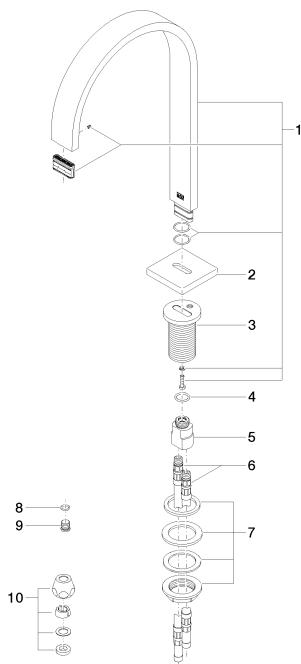

**Sink - MEM**

Lavatory spout, deck-mounted without drain - platinum matte

Article number: 13 716 782-06 0010

**Spare parts list**

Number	Item Number	Designation	Number of units
1	90 28 22 155 02-06	Outlet - platinum matte	1
2	09 27 78 034-06	Escutcheon - platinum matte	1
3	09 11 10 054 10 90	Wall connection -	1
4	09 14 10 130 90	Washer -	1
5	09 11 10 055 10 90	Wall connection -	1
6	04 30 04 016 00 90	Flexible supply line -	2
7	04 23 10 009 01 90	Mounting bracket -	1
8	09 14 10 060 90	Washer -	1
9	09 31 20 065 90	Plug for European drain -	1
10	04 23 30 040 00-06	Wall connection - platinum matte	2