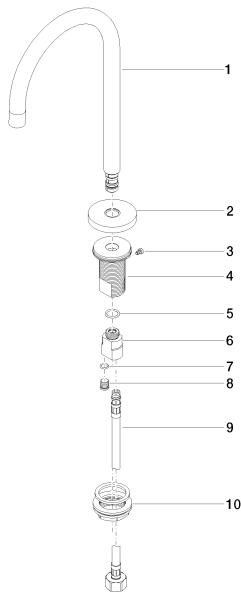

Sink - Tara.

Lavatory spout, deck-mounted without drain - Dark Platinum matte

Article number: 13 716 882-99 0010

Spare parts list

Number	Item Number	Designation	Number of units
1	90 28 22 319 01-99	spout	1
2	09 27 89 114-99	rosette	1
3	09 30 30 037 90	Mounting bracket -	1
4	09 30 22 027 90	connection	1
5	09 14 10 130 90	Washer -	1
6	09 11 10 055 10 90	Wall connection -	1
7	09 14 10 060 90	Washer -	1
8	09 31 20 065 90	Plug for European drain -	1
9	04 30 04 064 00 90	Flexible supply line -	1
10	04 23 10 009 01 90	Mounting bracket -	1