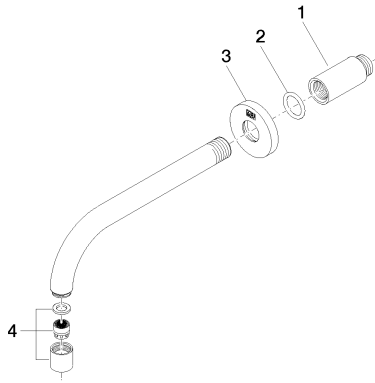

Sink - Tara.

Lavatory spout, wall-mounted without drain - Dark Brass matte

Article number: 13 800 882-16 0010

### Spare parts list

Number	Item Number	Designation	Number of units
1	09 24 03 081 10 90	Extension -	1
2	09 14 10 026 90	Washer -	1
3	09 27 22 503-16	rosette	1
4	90 23 01 019 02-16	aerator	1