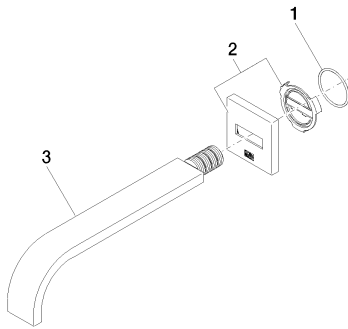

Bathtub - MEM

Tub spout for wall-mounted installation - polished chrome

Article number: 13 801 782-00

Spare parts list

Number	Item Number	Designation	Number of units
1	09 14 10 111 90	Washer -	1
2	90 27 78 035 00-00	Cover - polished chrome	1
3	04 28 22 290 00-00	Outlet - polished chrome	1