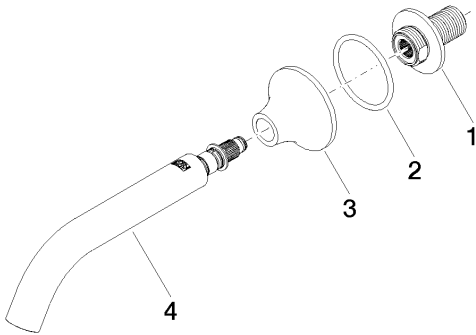

Bathtub - VAIA

Tub spout for wall-mounted installation - polished chrome

Article number: 13 801 809-00

### Spare parts list

Number	Item Number	Designation	Number of units
1	09 24 03 269 90	Nipple -	1
2	09 14 10 084 90	Washer -	1
3	09 27 80 014-00	Escutcheon - polished chrome	1
4	90 28 22 315 00-00	Outlet - polished chrome	1