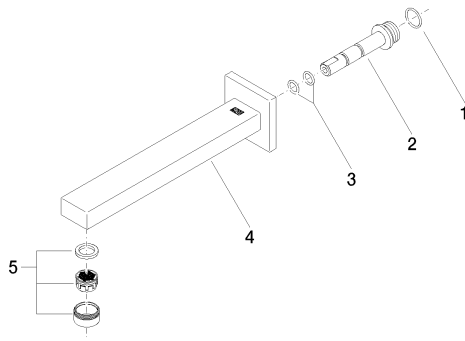

**Sink - Symetrics**

Lavatory spout, wall-mounted without drain - polished chrome

Article number: 13 805 980-00 0010

**Spare parts list**

Number	Item Number	Designation	Number of units
1	09 14 10 053 90	Washer -	1
2	09 24 04 135 90	Nipple -	1
3	09 14 10 008 90	Washer -	2
4	90 11 68 003 01-00	Outlet - polished chrome	1
5	90 23 01 029 05-00	Aerator - polished chrome	1