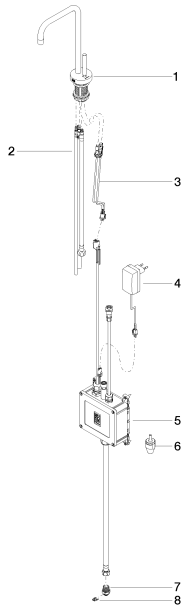

Kitchen sink - Meta.02
 HOT & COLD WATER DISPENSER - polished chrome
 Article number: 17 861 625-00

Spare parts list

Number	Item Number	Designation	Number of units
1	90 17 85 100 02-00	Outlet - polished chrome	1
2	90 30 04 067 00 90	Tube -	1
3	90 10 01 048 00 90	Control unit -	1
4	04 10 01 050 00 90	Power supply -	1
5	04 11 11 064 00 90	Control unit -	1
6	90 24 04 291 00 90	Wall connection -	1
7	09 24 04 293 90	Nipple -	1
8	09 16 01 045 90	Ring -	1