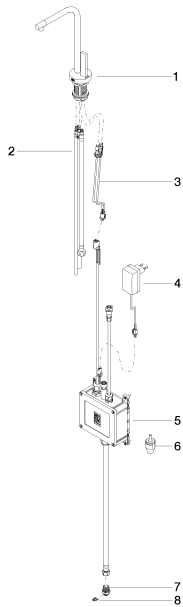

Kitchen sink - Elio
 HOT & COLD WATER DISPENSER - polished chrome
 Article number: 17 861 790-00

Spare parts list

Number	Item Number	Designation	Number of units
1	90 17 85 100 04-00	Outlet - polished chrome	1
2	90 30 04 067 00 90	Tube -	1
3	90 10 01 048 00 90	Control unit -	1
4	04 10 01 050 00 90	Power supply -	1
5	04 11 11 064 00 90	Control unit -	1
6	90 24 04 291 00 90	Wall connection -	1
7	09 24 04 293 90	Nipple -	1
8	09 16 01 045 90	Ring -	1