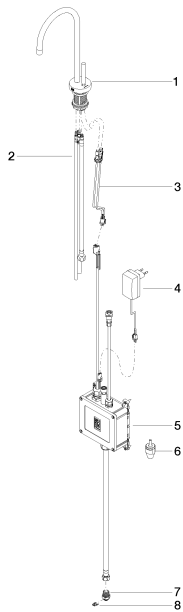

Kitchen sink - Tara Classic  
 HOT & COLD WATER DISPENSER - polished chrome  
 Article number: 17 861 888-00

Spare parts list

Number	Item Number	Designation	Number of units
1	90 17 85 100 06-00	Outlet - polished chrome	1
2	90 30 04 067 00 90	Tube -	1
3	90 10 01 048 00 90	Control unit -	1
4	04 10 01 050 00 90	Power supply -	1
5	04 11 11 064 00 90	Control unit -	1
6	90 24 04 291 00 90	Wall connection -	1
7	09 24 04 293 90	Nipple -	1
8	09 16 01 045 90	Ring -	1