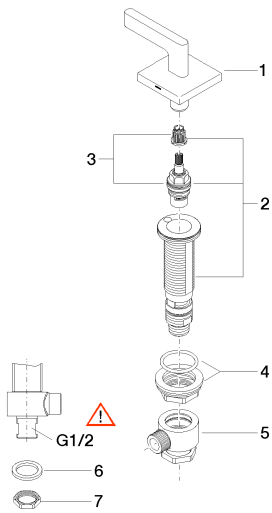

Sink - CL.1

Deck valve clockwise-closing hot - polished chrome

Article number: 20 000 715-00

Spare parts list

Number	Item Number	Designation	Number of units
1	90 20 70 057 00-00	Handle - polished chrome	1
2	04 17 11 045 33 90	Deck valve -	1
3	90 90 03 133 00 90	Ceramic cartridge clockwise-closing -	1
4	04 23 10 032 78 90	Mounting bracket -	1
5	04 17 11 023 10 90	Wall connection -	1
6	09 30 11 059 90	Washer -	1
7	09 23 10 012 90	Mounting bracket -	1