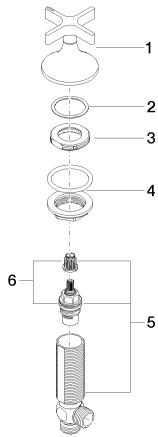

Sink - VAIA

Deck valve clockwise-closing cold - platinum matte

Article number: 20 000 809-06

### Spare parts list

Number	Item Number	Designation	Number of units
1	90 20 80 010 00-06	Operating element - platinum matte	1
2	09 28 10 003 90	Washer -	1
3	09 24 01 028 90	Ring -	1
4	04 23 10 032 46 90	Mounting bracket -	1
5	04 17 11 055 31 90	Deck valve -	1
6	90 90 03 131 00 90	Ceramic cartridge clockwise-closing -	1