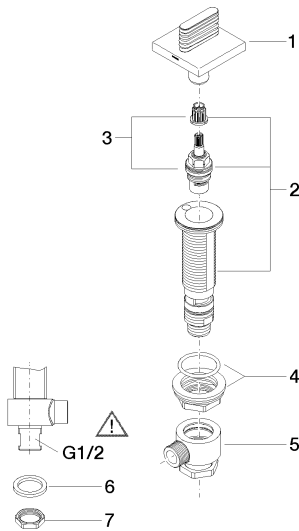

Sink - CL.1

Deck valve counter-clockwise closing hot - polished chrome

Article number: 20 001 706-00

Spare parts list

Number	Item Number	Designation	Number of units
1	90 20 70 055 05-00	Handle - polished chrome	1
2	04 17 11 045 32 90	Deck valve -	1
3	90 90 03 132 00 90	Ceramic cartridge counter-clockwise closing -	1
4	04 23 10 032 78 90	Mounting bracket -	1
5	04 17 11 023 10 90	Wall connection -	1
6	04 23 30 040 00-00	Wall connection - polished chrome	1
7	09 30 11 059 90	Washer -	1
8	09 23 10 012 90	Mounting bracket -	1