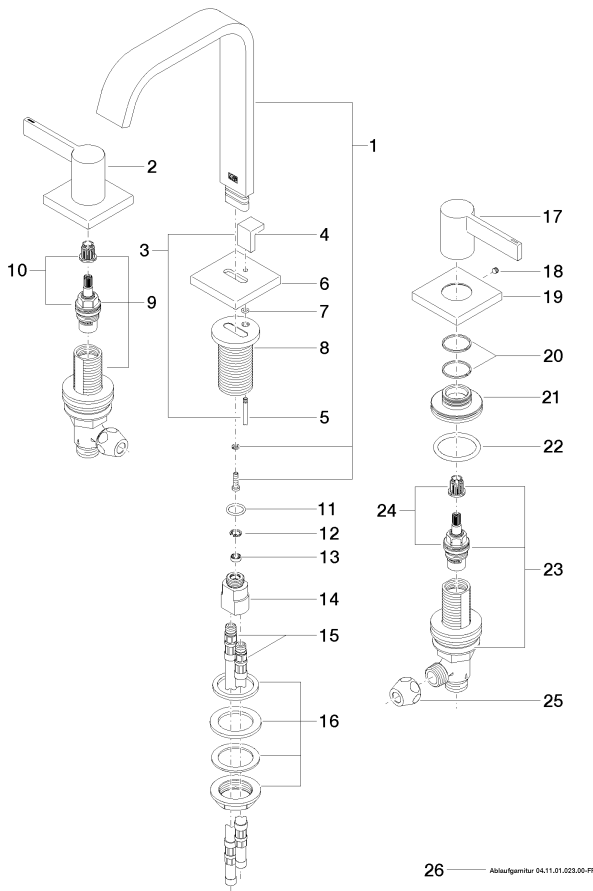

Sink - IMO

Three-hole lavatory mixer with drain - polished chrome

Article number: 20 713 670-00 0010

Spare parts list

Number	Item Number	Designation	Number of units
1	90 28 22 267 01-00	Outlet - polished chrome	1
2	09 20 67 011-00	Handle - polished chrome	1
3	04 20 78 030 80-00	Pivot rod/lift knob - polished chrome	1
4	09 20 78 030-00	Pivot rod/lift knob - polished chrome	1
5	09 31 09 080-00	Pivot rod/lift knob - polished chrome	1
6	09 27 78 032-00	Escutcheon - polished chrome	1
7	09 14 10 166 90	Washer -	1
8	09 11 10 054 10 90	Wall connection -	1
9	90 17 11 040 53 90	Deck valve clockwise-closing -	1
10	90 90 03 153 00 90	Ceramic cartridge clockwise-closing -	1
11	09 14 10 130 90	Washer -	1
12	09 16 01 016 90	Ring -	1
13	09 23 01 033 90	Application -	1
14	09 11 10 055 10 90	Wall connection -	1
15	04 30 04 016 00 90	Flexible supply line -	2
16	04 23 10 009 01 90	Mounting bracket -	1
17	09 20 67 012-00	Handle - polished chrome	1
18	04 31 11 112 00 90	Mounting bracket -	1
19	09 27 22 043-00	Escutcheon - polished chrome	1
20	09 14 15 014 90	Ring -	1
21	09 30 11 198-00	Cover - polished chrome	1
22	09 14 10 036 90	Washer -	1
23	90 17 11 040 52 90	Deck valve counter-clockwise closing -	1
24	90 90 03 152 00 90	Ceramic cartridge counter-clockwise closing -	1
25	04 23 30 040 00-00	Wall connection - polished chrome	2
26	04 11 01 023 00-00	Drain - polished chrome	1