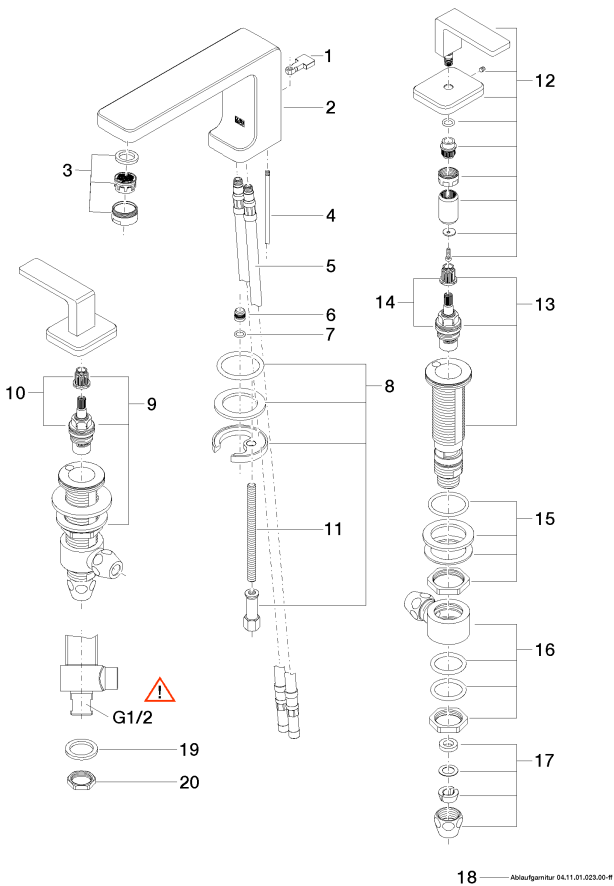

Sink - LULU

Three-hole lavatory mixer with drain - polished chrome

Article number: 20 713 710-00 0010

Spare parts list

Number	Item Number	Designation	Number of units
1	09 20 71 033-00	Drain - polished chrome	1
2	09 11 71 095 10-00	Outlet - polished chrome	1
3	90 23 01 118 03-00	Aerator - polished chrome	1
4	09 31 09 080-00	Pivot rod/lift knob - polished chrome	1
5	04 30 04 018 00 90	Tube -	2
6	09 31 20 052 90	Plug for European drain -	1
7	09 14 10 061 90	Washer -	1
8	04 30 11 038 75 90	Mounting bracket -	1
9	04 17 11 045 53 90	Deck valve -	1
10	90 90 03 153 00 90	Ceramic cartridge clockwise-closing -	1
11	09 31 11 012 90	Mounting bracket -	1
12	90 20 71 046 01-00	Handle - polished chrome	2
13	04 17 11 045 52 90	Deck valve -	1
14	90 90 03 152 00 90	Ceramic cartridge counter-clockwise closing -	1
15	04 23 10 032 78 90	Mounting bracket -	2
16	04 17 11 023 10 90	Wall connection -	2
17	04 23 30 040 00-00	Wall connection - polished chrome	4
18	04 11 01 023 00-00	Drain - polished chrome	1
19	09 30 11 059 90	Washer -	2
20	09 23 10 012 90	Mounting bracket -	2