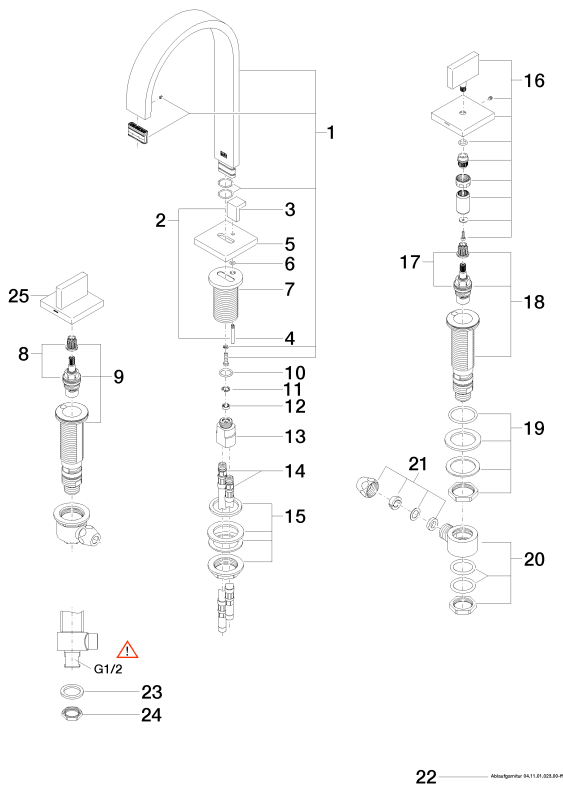

# Sink - MEM

Three-hole lavatory mixer with drain - polished chrome

Article number: 20 713 782-00 0010

## Spare parts list

Number	Item Number	Designation	Number of units
1	90 28 22 158 01-00	Outlet - polished chrome	1
2	04 20 78 030 80-00	Pivot rod/lift knob - polished chrome	1
3	09 20 78 030-00	Pivot rod/lift knob - polished chrome	1
4	09 31 09 080-00	Pivot rod/lift knob - polished chrome	1
5	09 27 78 032-00	Escutcheon - polished chrome	1
6	09 14 10 166 90	Washer -	1
7	09 11 10 054 10 90	Wall connection -	1
8	90 90 03 152 00 90	Ceramic cartridge counter-clockwise closing -	1
9	04 17 11 045 52 90	Deck valve -	1
10	09 14 10 130 90	Washer -	1
11	09 16 01 016 90	Ring -	1
12	09 23 01 033 90	Application -	1
13	09 11 10 055 10 90	Wall connection -	1
14	04 30 04 016 00 90	Flexible supply line -	2
15	04 23 10 009 01 90	Mounting bracket -	1
16	90 20 78 002 04-00	Handle - polished chrome	1
17	90 90 03 153 00 90	Ceramic cartridge clockwise-closing -	1
18	04 17 11 045 53 90	Deck valve -	1
19	04 23 10 032 78 90	Mounting bracket -	2
20	04 17 11 023 10 90	Wall connection -	2
21	04 23 30 040 00-00	Wall connection - polished chrome	2
22	04 11 01 023 00-00	Drain - polished chrome	1
23	09 30 11 059 90	Washer -	2
24	09 23 10 012 90	Mounting bracket -	2
25	90 20 78 002 05-00	Handle - polished chrome	1